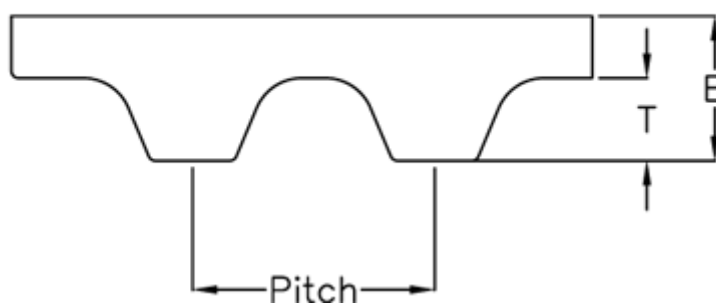

Article number: 602776210165

Description: Gates Timing Belt Synchropower PU 12 T2.5 160

Measures

Height B mm	= 1.3
Height T mm	= 0.7
Length	= 160
Number of teeth	= 64
Pitch	= 2.5
Type	= PU 12 T2,5 160
Width	= 12